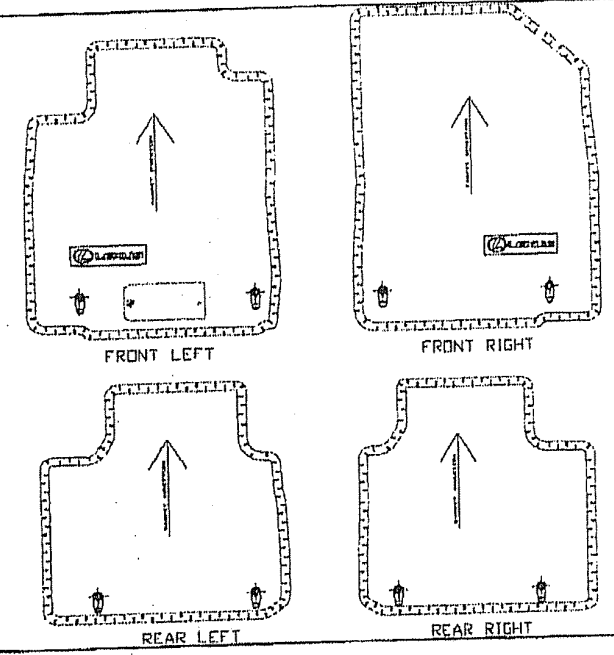

## BILL OF MATERIAL - KIT

Accessory: Carpet Floor Mats, 4-pc set			Vehicle: Lexus ES350			Model: _____ Year: 2009		
Part No.: PT206-33070, PT206-33090			Supplier: VIAM			Product wt.: 2.67 kg / 5.89 lb		
Part Color	Trim and Interior Color Code	Suffix	Part Color	Trim and Interior Color Code	Suffix	Part Color	Trim and Interior Color Code	Suffix
Cashmere	LA05, LB05, LC05	10	Black	FA25, LA25, LB25, LC25	25			
Light Gray	LA15, LB15, LC15	11	Charcoal		15			
			Brown		05			

Item #	Level	Qty.	Description	Supplier P/N	Toyota P/N
1	1	1	Hardware kit		00206-00801
	2	8	Clip, floor retention		TFMT-0002
	2	1	Instruction sheet, clip installation		
2	1	1	Floor mat, carpeted, front left		TFMT-0001-REV1
	2	1	Warning Tag		
3	1	1	Floor mat, carpeted, front right		
4	1	1	Floor mat, carpeted, rear left		
5	1	1	Floor mat, carpeted, rear right		

Replacement Parts		Supplier P/N
Toyota Replacement P/N	Description	
00206-00801	Clip, floor retention	

Revisions		ECR #
Date	Revision Description	

TMS Approval: KEN TRAN TMS Engineer      Signature: [Signature] Date: 2/10/09

### REPLACEMENT PARTS

Clip, floor retention  
PN 00206-00801

**No Floor Mat Service Parts**  
Kit part numbers (PT206-33070 and PT206-33090) to be ordered for replacement